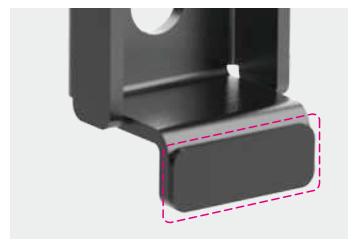

SH 4280UF

Ultra Thin Fixed TV Wall Mount

Fits most 43"-80" flat & curved TVs

Screen Size
43" - 80"

VESA Compatible
200x200 300x200 300x300
400x200 400x300 600x300

Extra Slim Profile
18mm (0.71")

Weight Capacity
40kg/88lbs

Bubble Level

Direction Indicator

Spring Lock

Curved TV

Ultra-Slim Wall Mount
ideal for TVs with lower electronic compartments.

Built-In Bubble Level
for perfect horizontal placement.

Silicone Pads
avoid scratches or damage to walls.

Spring Lock with Strap
locks and releases TV in a snap.