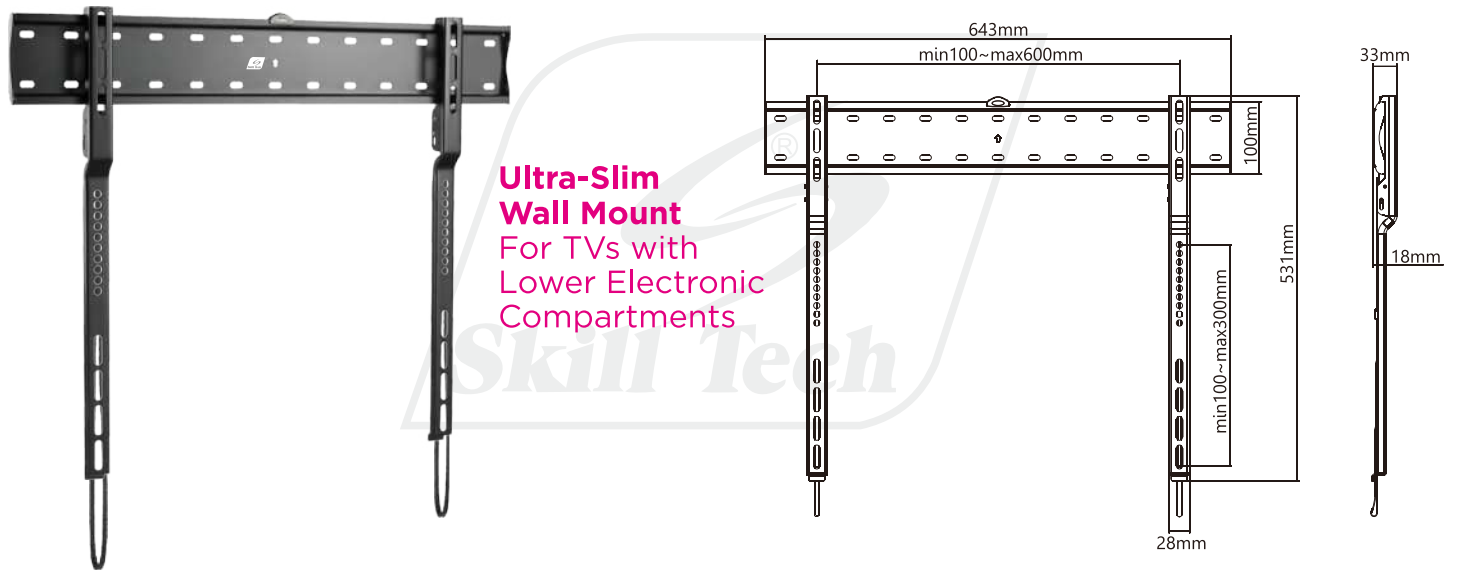

SH 4280UF

Ultra Thin Fixed TV Wall Mount

Fits most 43"-80" flat & curved TVs

Screen Size
43" - 80"

VESA Compatible
200x200 300x200 300x300
400x200 400x300 600x300

Extra Slim Profile
18mm (0.71")

Weight Capacity
40kg/88lbs

Bubble Level

Direction Indicator

Spring Lock

Curved TV

Ultra-Slim Wall Mount
ideal for TVs with lower electronic compartments.

Built-In Bubble Level
for perfect horizontal placement.

Silicone Pads
avoid scratches or damage to walls.

Spring Lock with Strap
locks and releases TV in a snap.